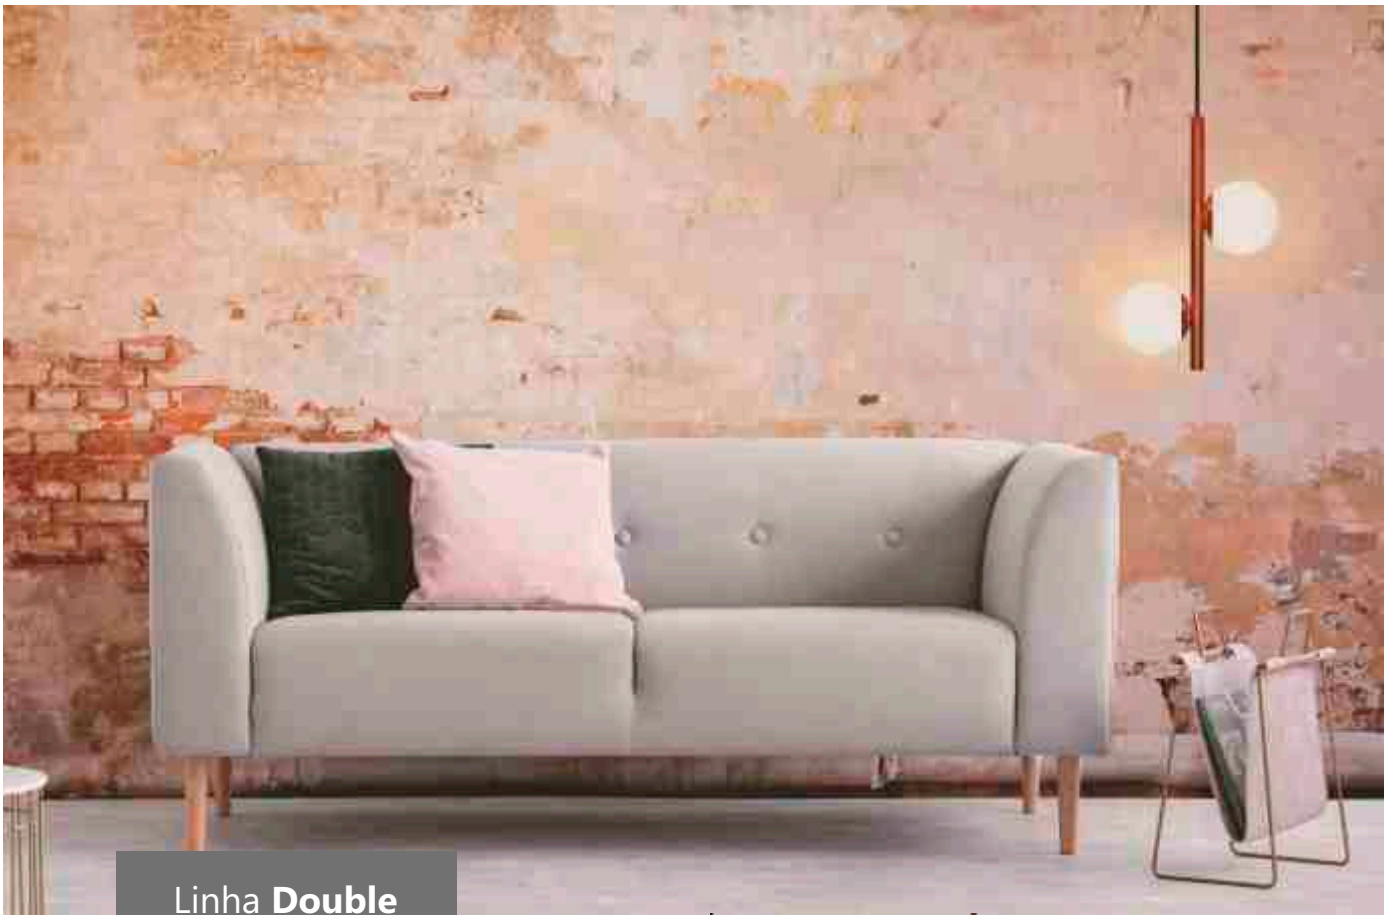

Cód. 800/2 - DL

Linha **Double**

Style
by SPOTLINE