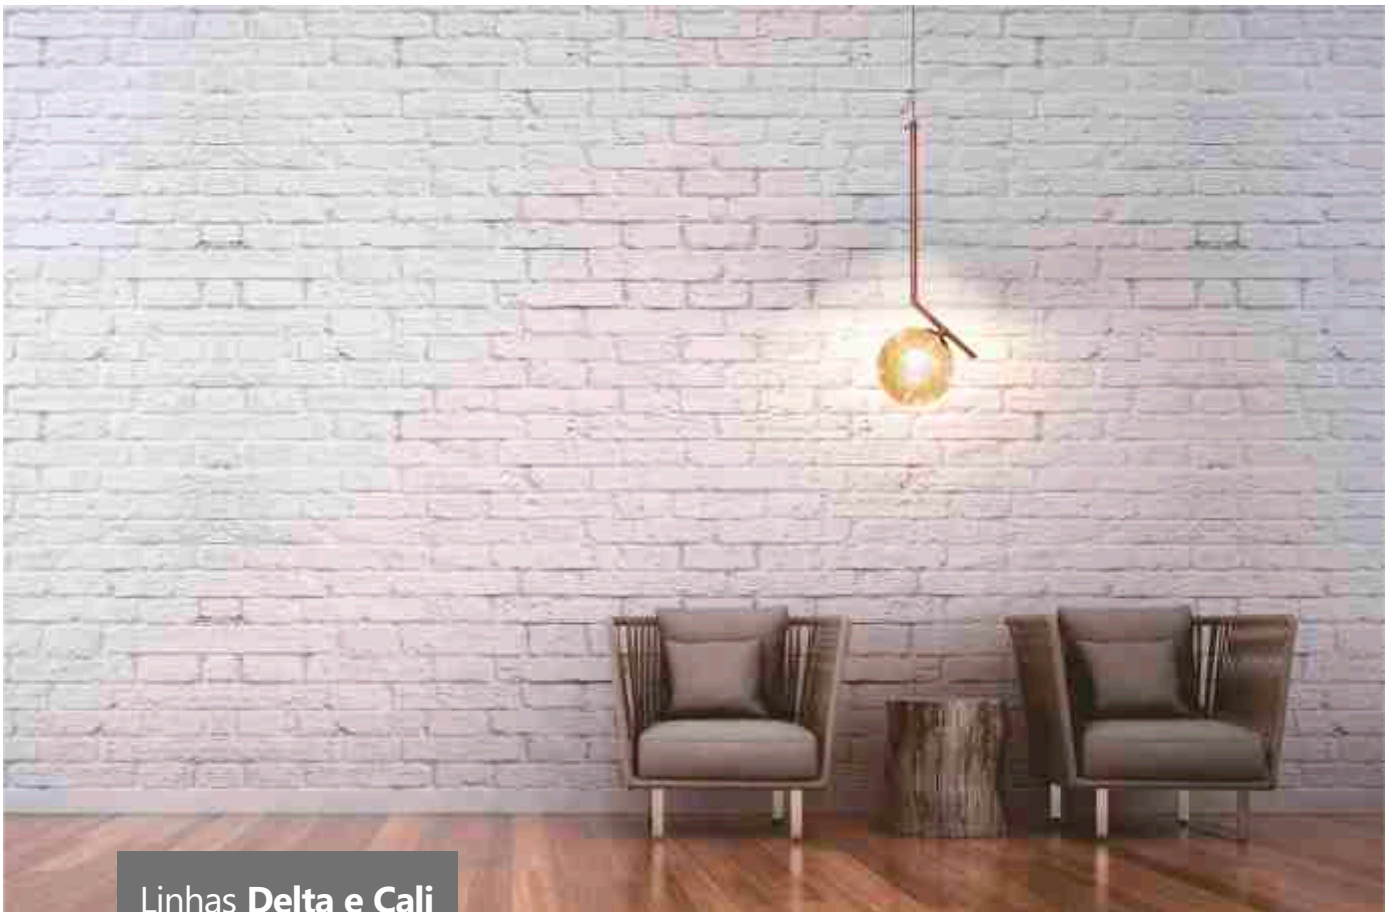

Linhas Delta e Cali

Style
by SPOTLINE