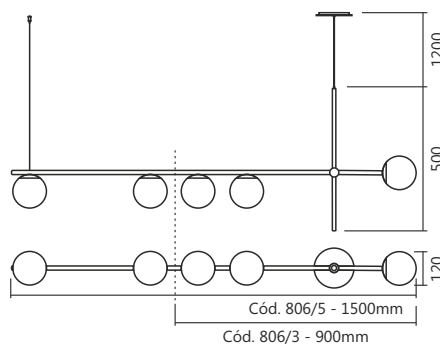

Cód. 806/5 - DL

Cód. 806/3
Pendente Hills
120x900x1200mm
Globo: ø120mm
3 G9

Cód. 806/5
Pendente Hills
120x1500x1200mm
Globo: ø120mm
5 G9

Cód. 806/3 - Cód 806/5