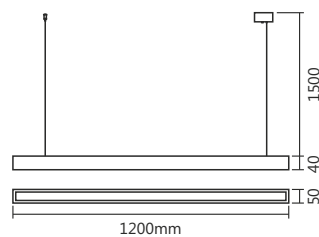

Cód. 814/120

Cód. 814/120
Pendente Road
50x1200x40mm
38W - Bivolt