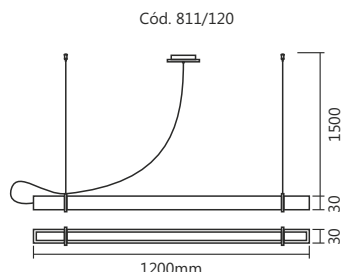

Cód. 811/120
Pendente Office
30x1200x30mm
18W - Bivolt

opção do anel:
Alumínio (DL ou CO/L)
ou em Madeira