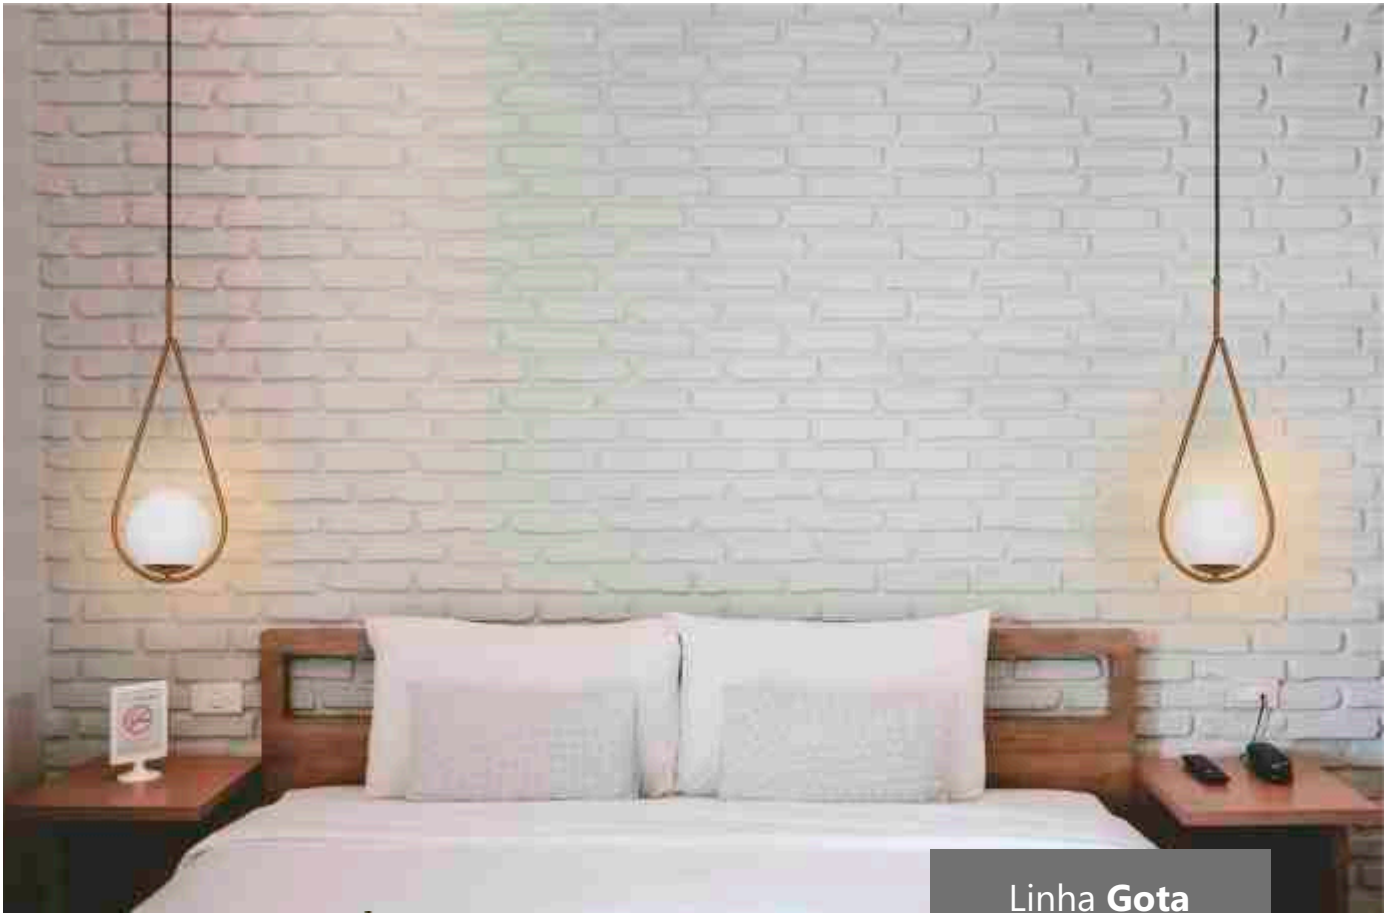

Linha **Gota**

Style
by SPOTLINE