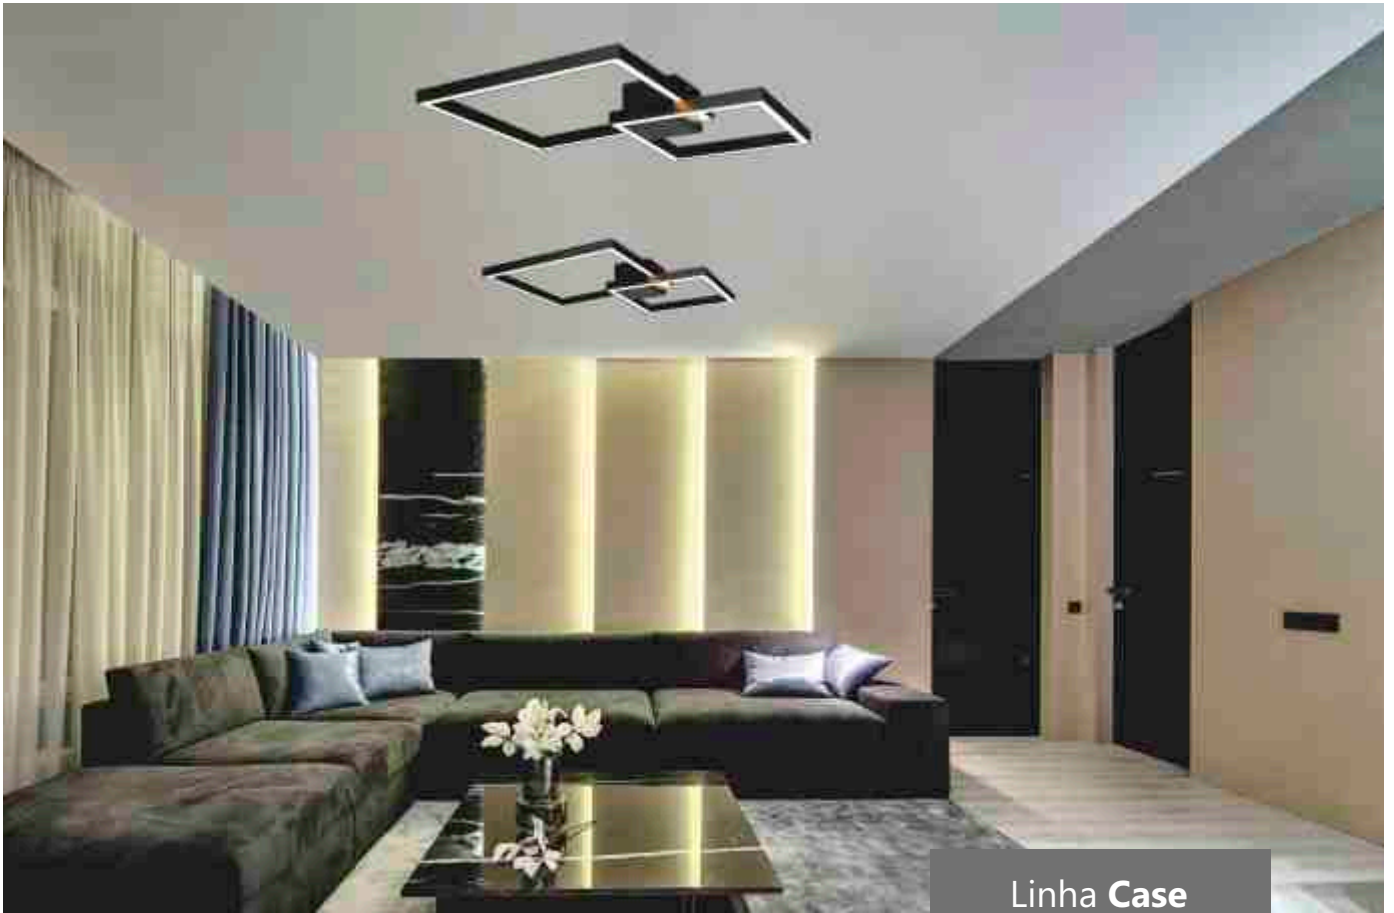

Linha Case

3.000K
4.000K

Style
by SPOTLINE