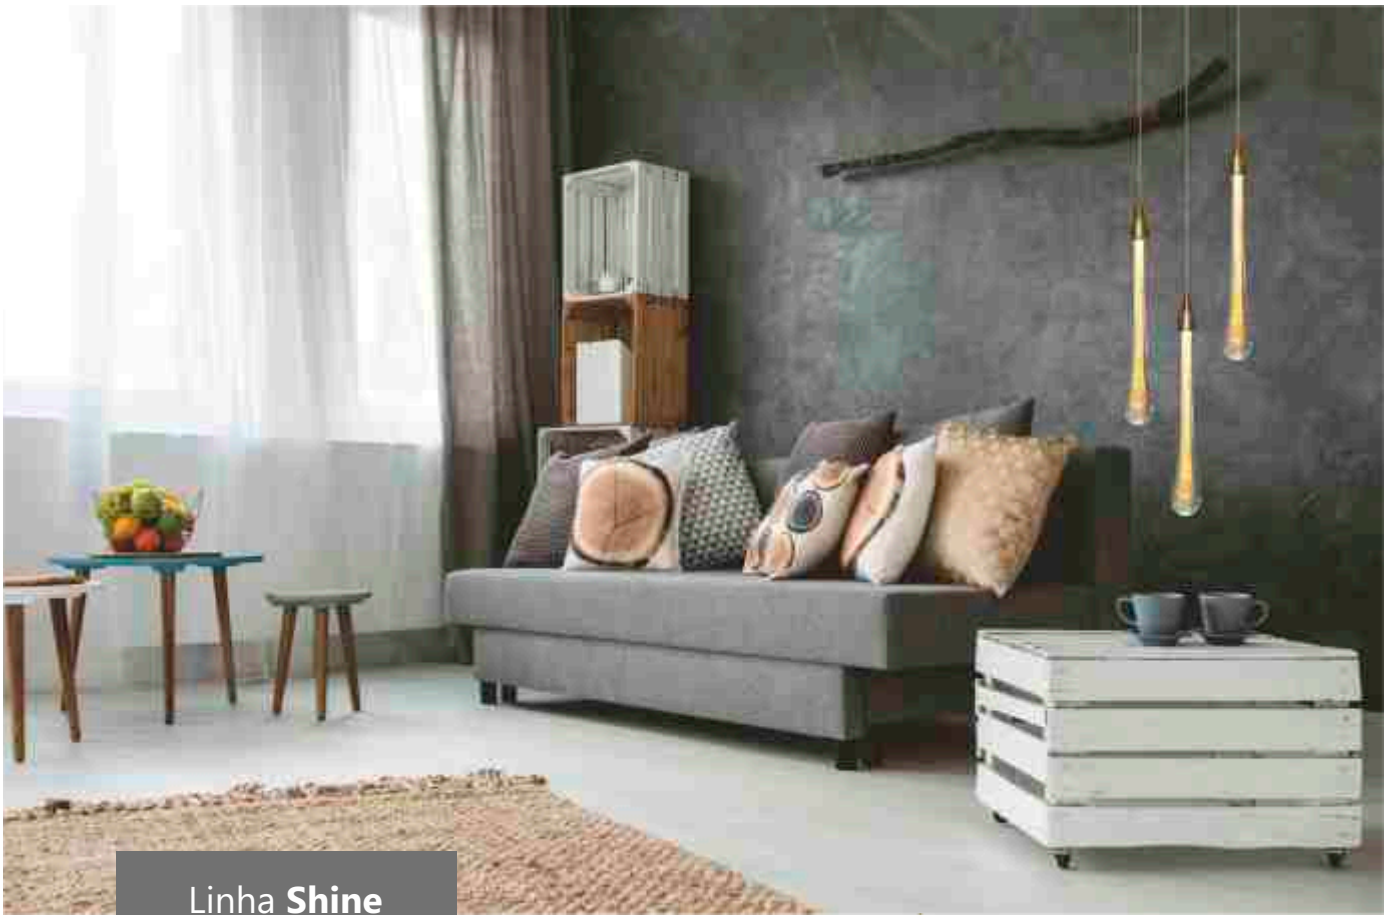

Linha **Shine**

Style
by SPOTLINE

3.000K