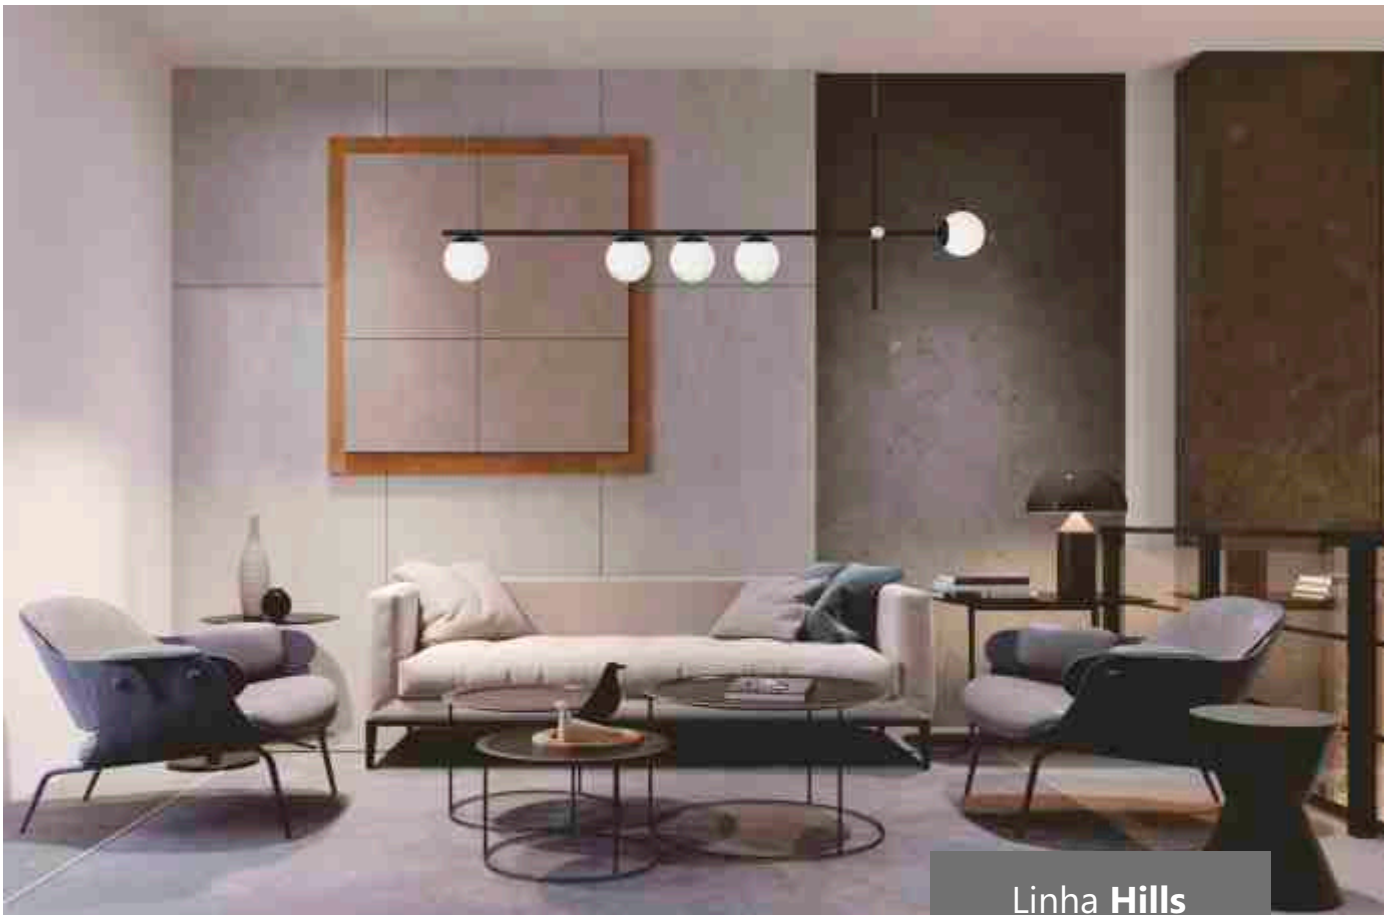

Linha Hills

Style
by SPOTLINE