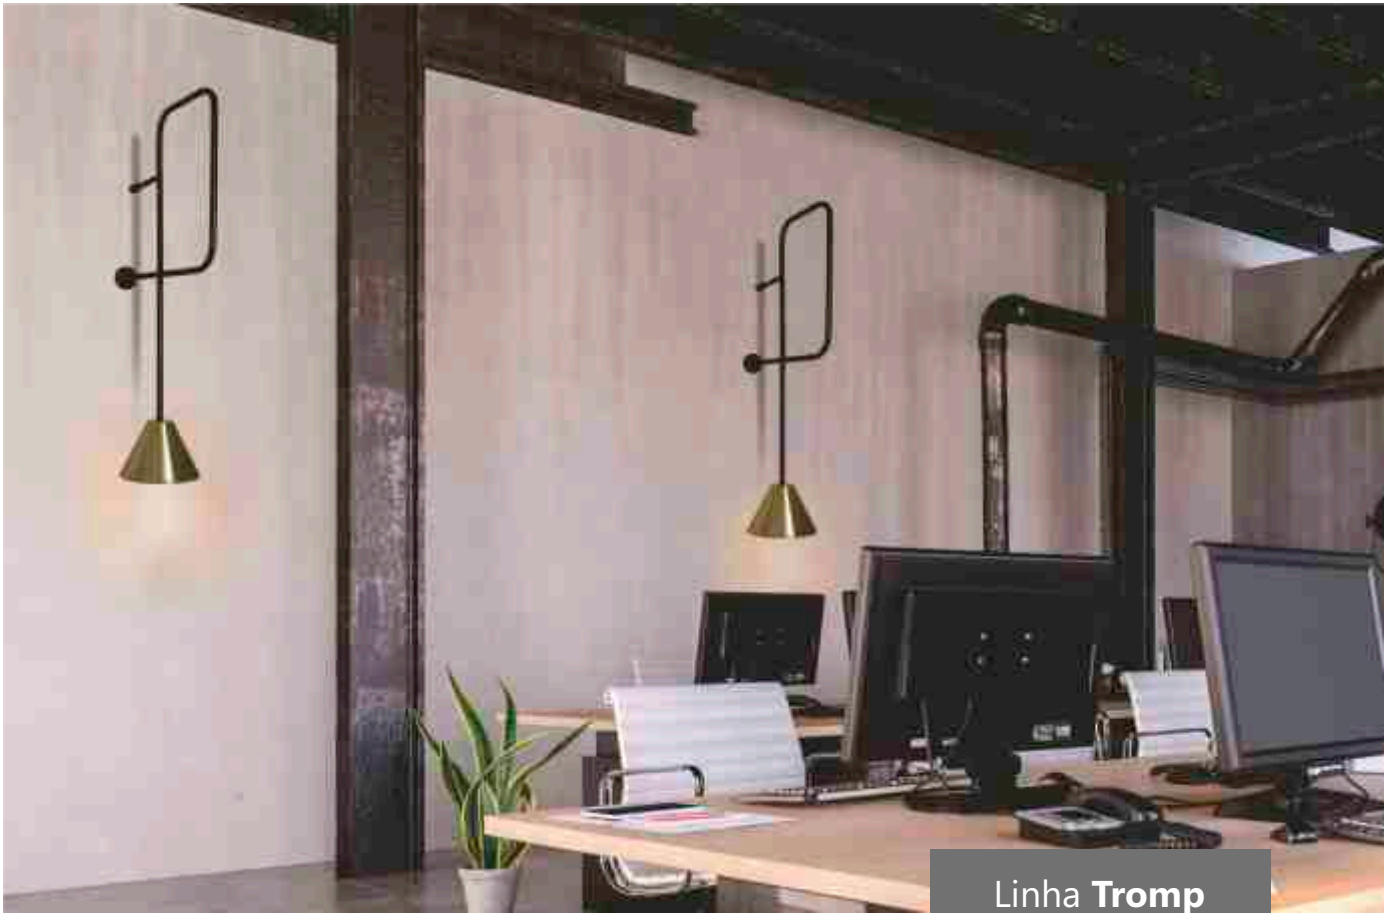

Linha **Tromp**

Style
by SPOTLINE