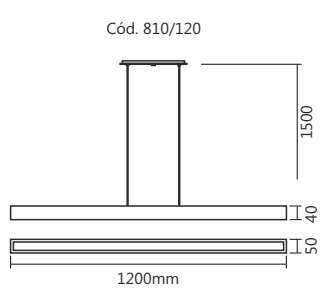

Cód. 810/60
Pendente Hall
40x600x50mm
18W - Bivolt

Cód. 810/120
Pendente Hall
40x1200x50mm
38W - Bivolt