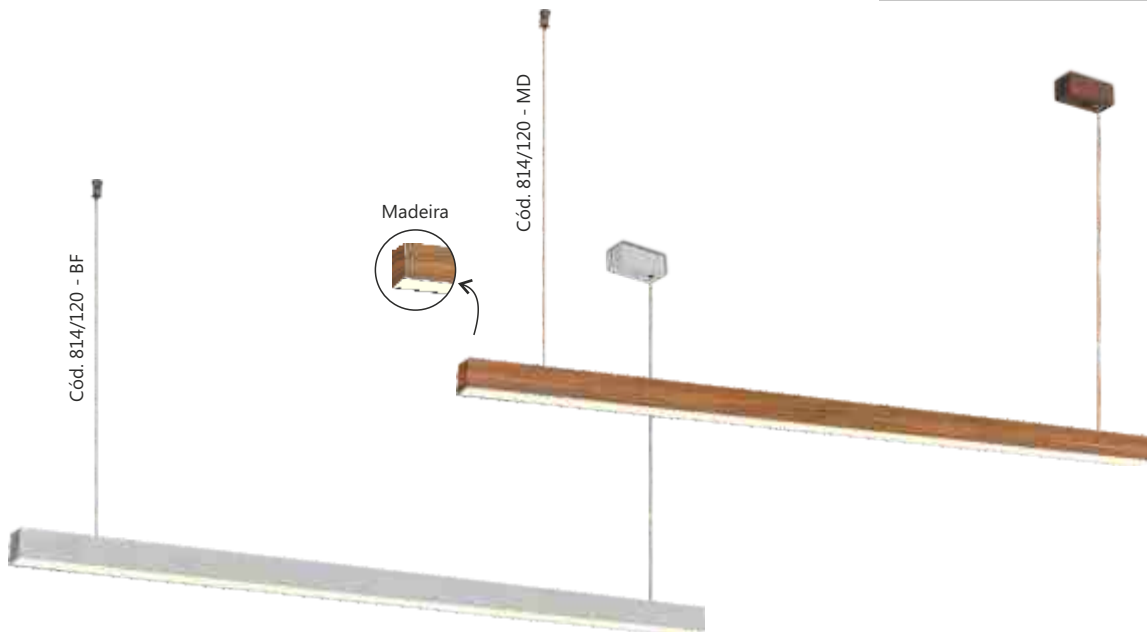

Linha Road

3.000K
4.000K

Style
by SPOTLINE