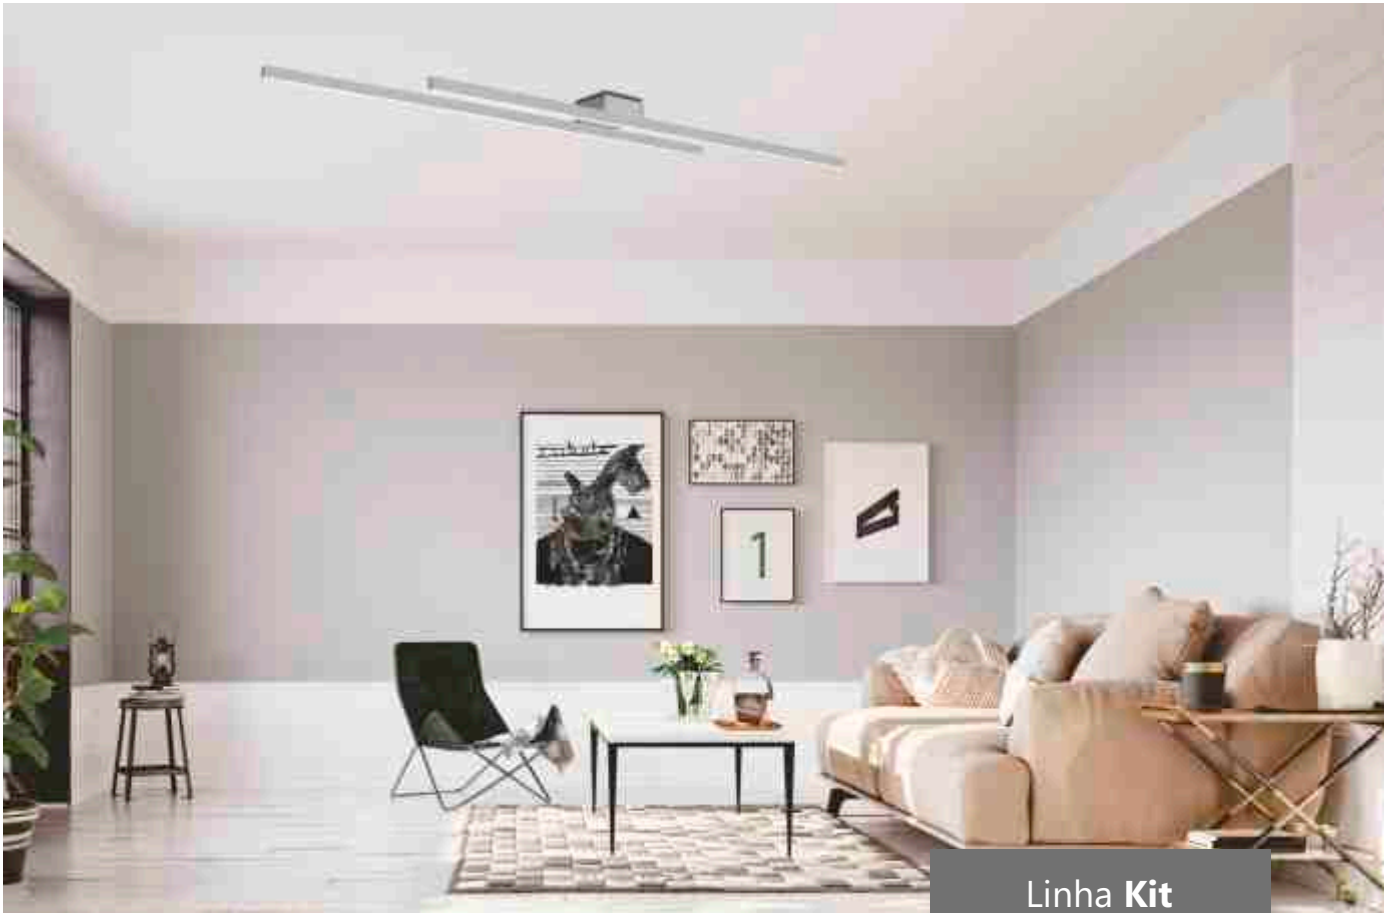

Linha Kit

3.000K
4.000K

Style
by SPOTLINE